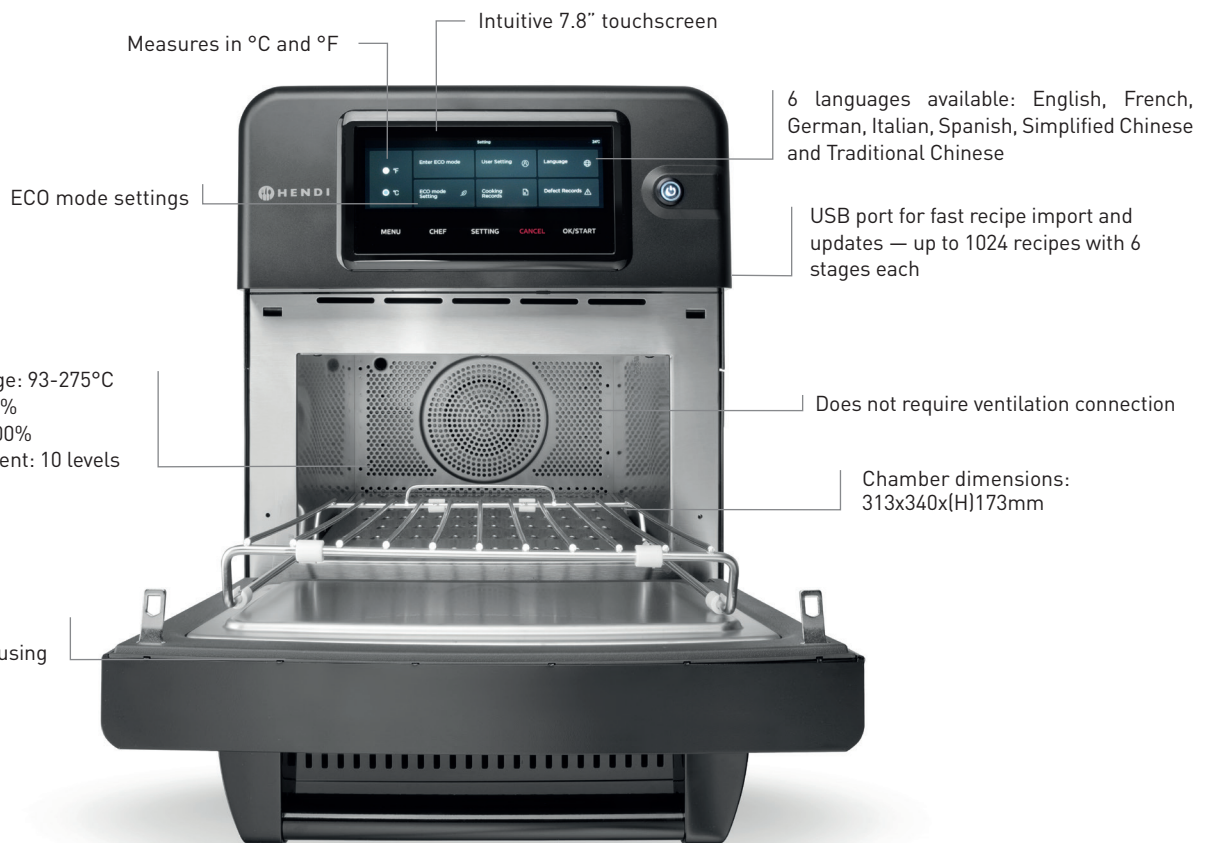

UP TO 15X FASTER THAN TRADITIONAL METHODS

230 V
3000 W

Discover more